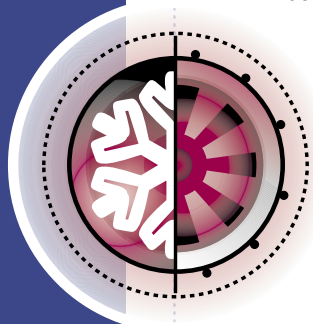

## Super Wizzard Snowmaker

The SMI® Super Wizzard Snowmaker is SMI's best performer for marginal conditions and big throws. The Super Wizzard is offered in a variety of tower and carriage mounts, with a piston or vane compressor, and in manual and automatic mode of operation.

The Super Wizzard offers a 20-25HP (15-18 Kw) fan and 5 rings of 75 nozzles per ring that you can customize to achieve the water flows specific to your climate. These 375 heated nozzles are nucleated with a detachable periphery ring with 20 nucleator nozzles. Water adjustment is easy with four heated self draining valves.

The Super Wizzard is easy to use and will be the first snowmaker to start and last to stop at your resort.

**PROJECTED WATER FLOW RATES**

■ Gallons per minute

Ring#	100 psi	200 psi	300 psi	400 psi	500 psi
1-10 gph	12	17	21	25	28
2-10 gph	12	17	21	25	28
3-12 gph	14	20	23	28	31
1+2	24	34	42	50	56
1+2+3	38	54	64	78	87
1+2+3+4	52	74	87	106	118
1+2+3+4+5	71	101	120	144	160